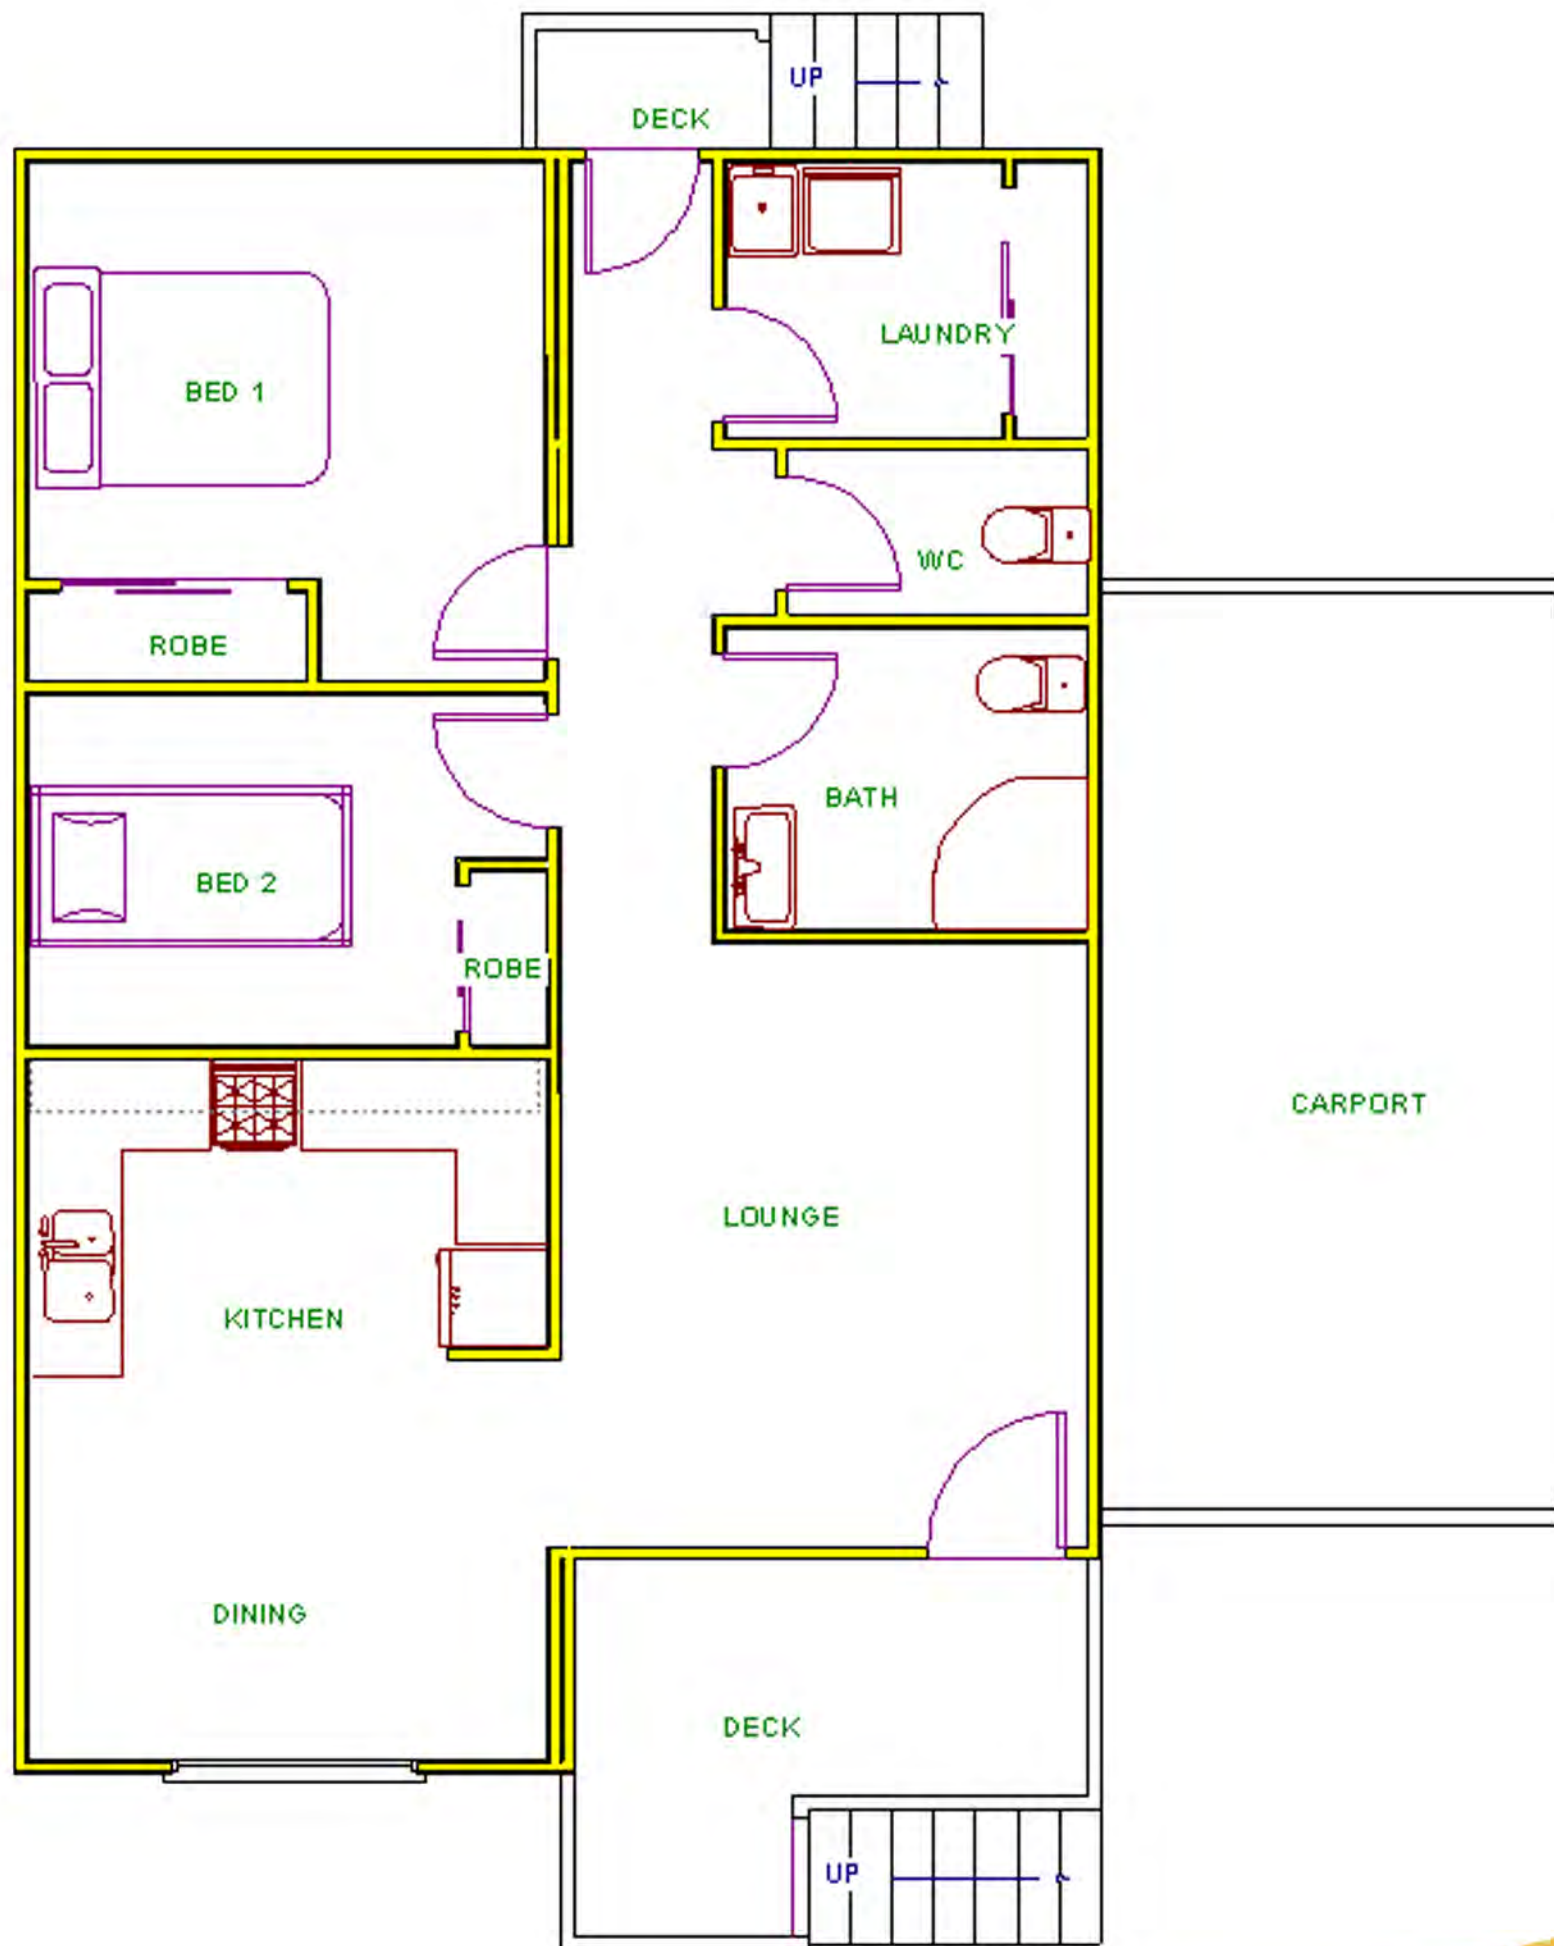

Rosella

Home Specs

2 Bedroom Home

10.7m x 7.2m

6m x 3m Carport

Features

Two Good Sized Bedrooms

Built-in Wardrobes

Two Toilets

Kitchen Opens To Dining Room

Good Sized Deck

MEANDER
VILLAGE