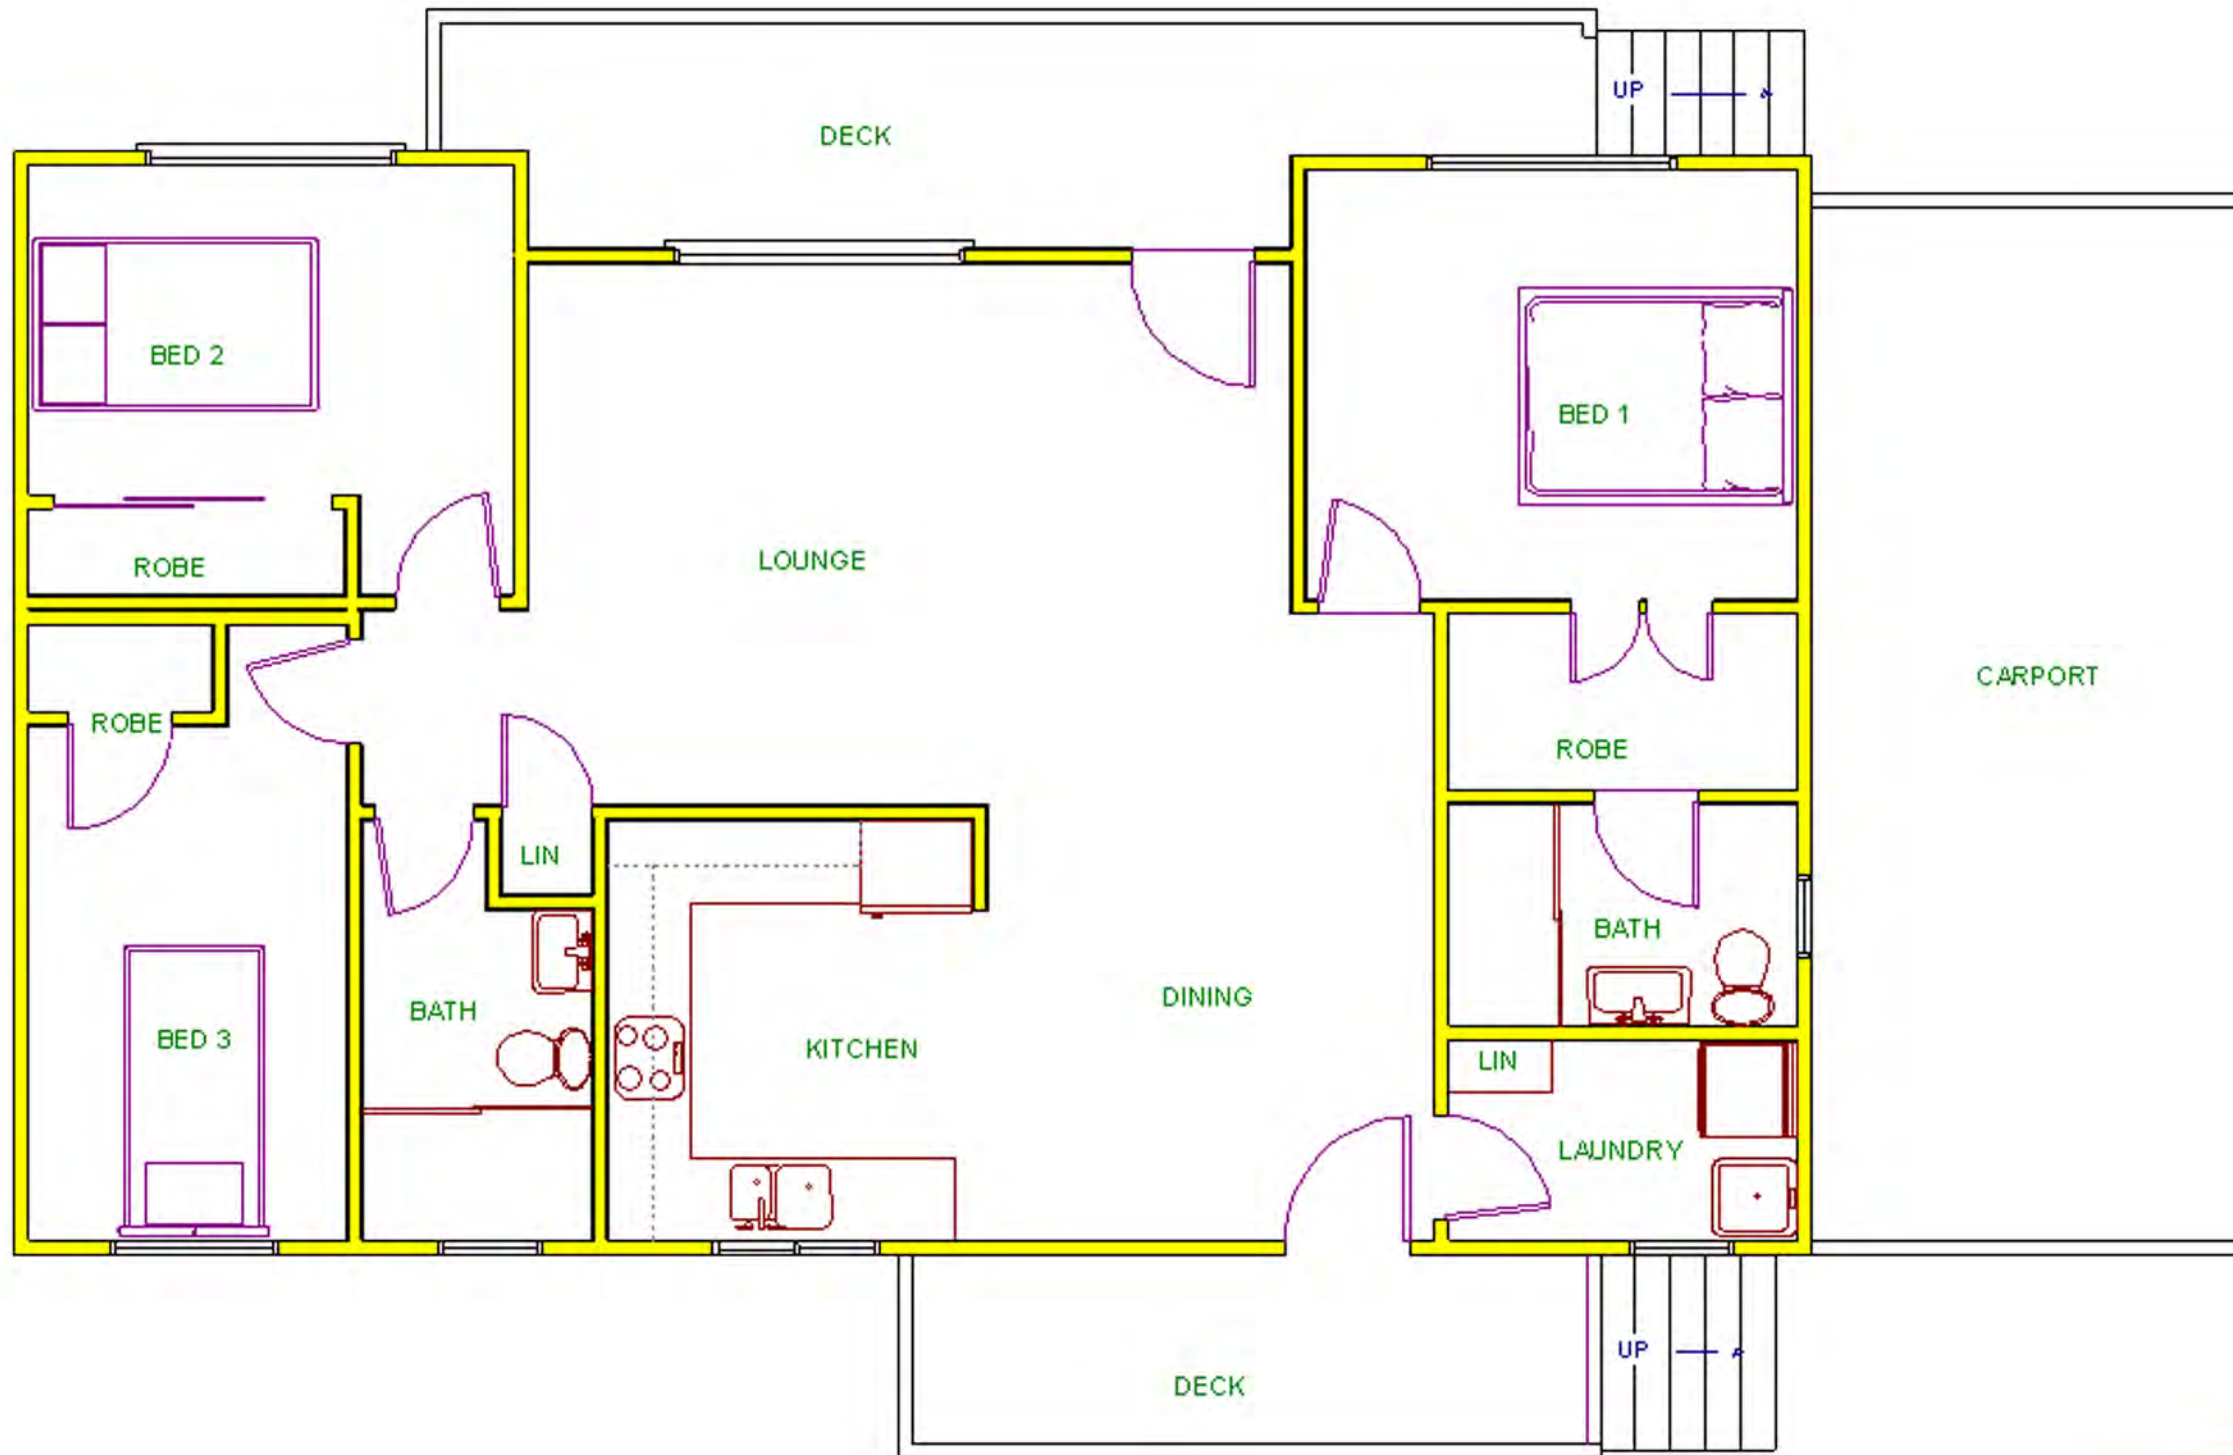

Albatross

Home Specs

3 Bedroom Home
13m x 7.8m
7.8m x 3m Carport

Features

Huge Master Bedroom
with Walk-in Robe & Ensuite
Large main bathroom
Front & Rear Decks
Extra Length Carport

MEANDER
VILLAGE