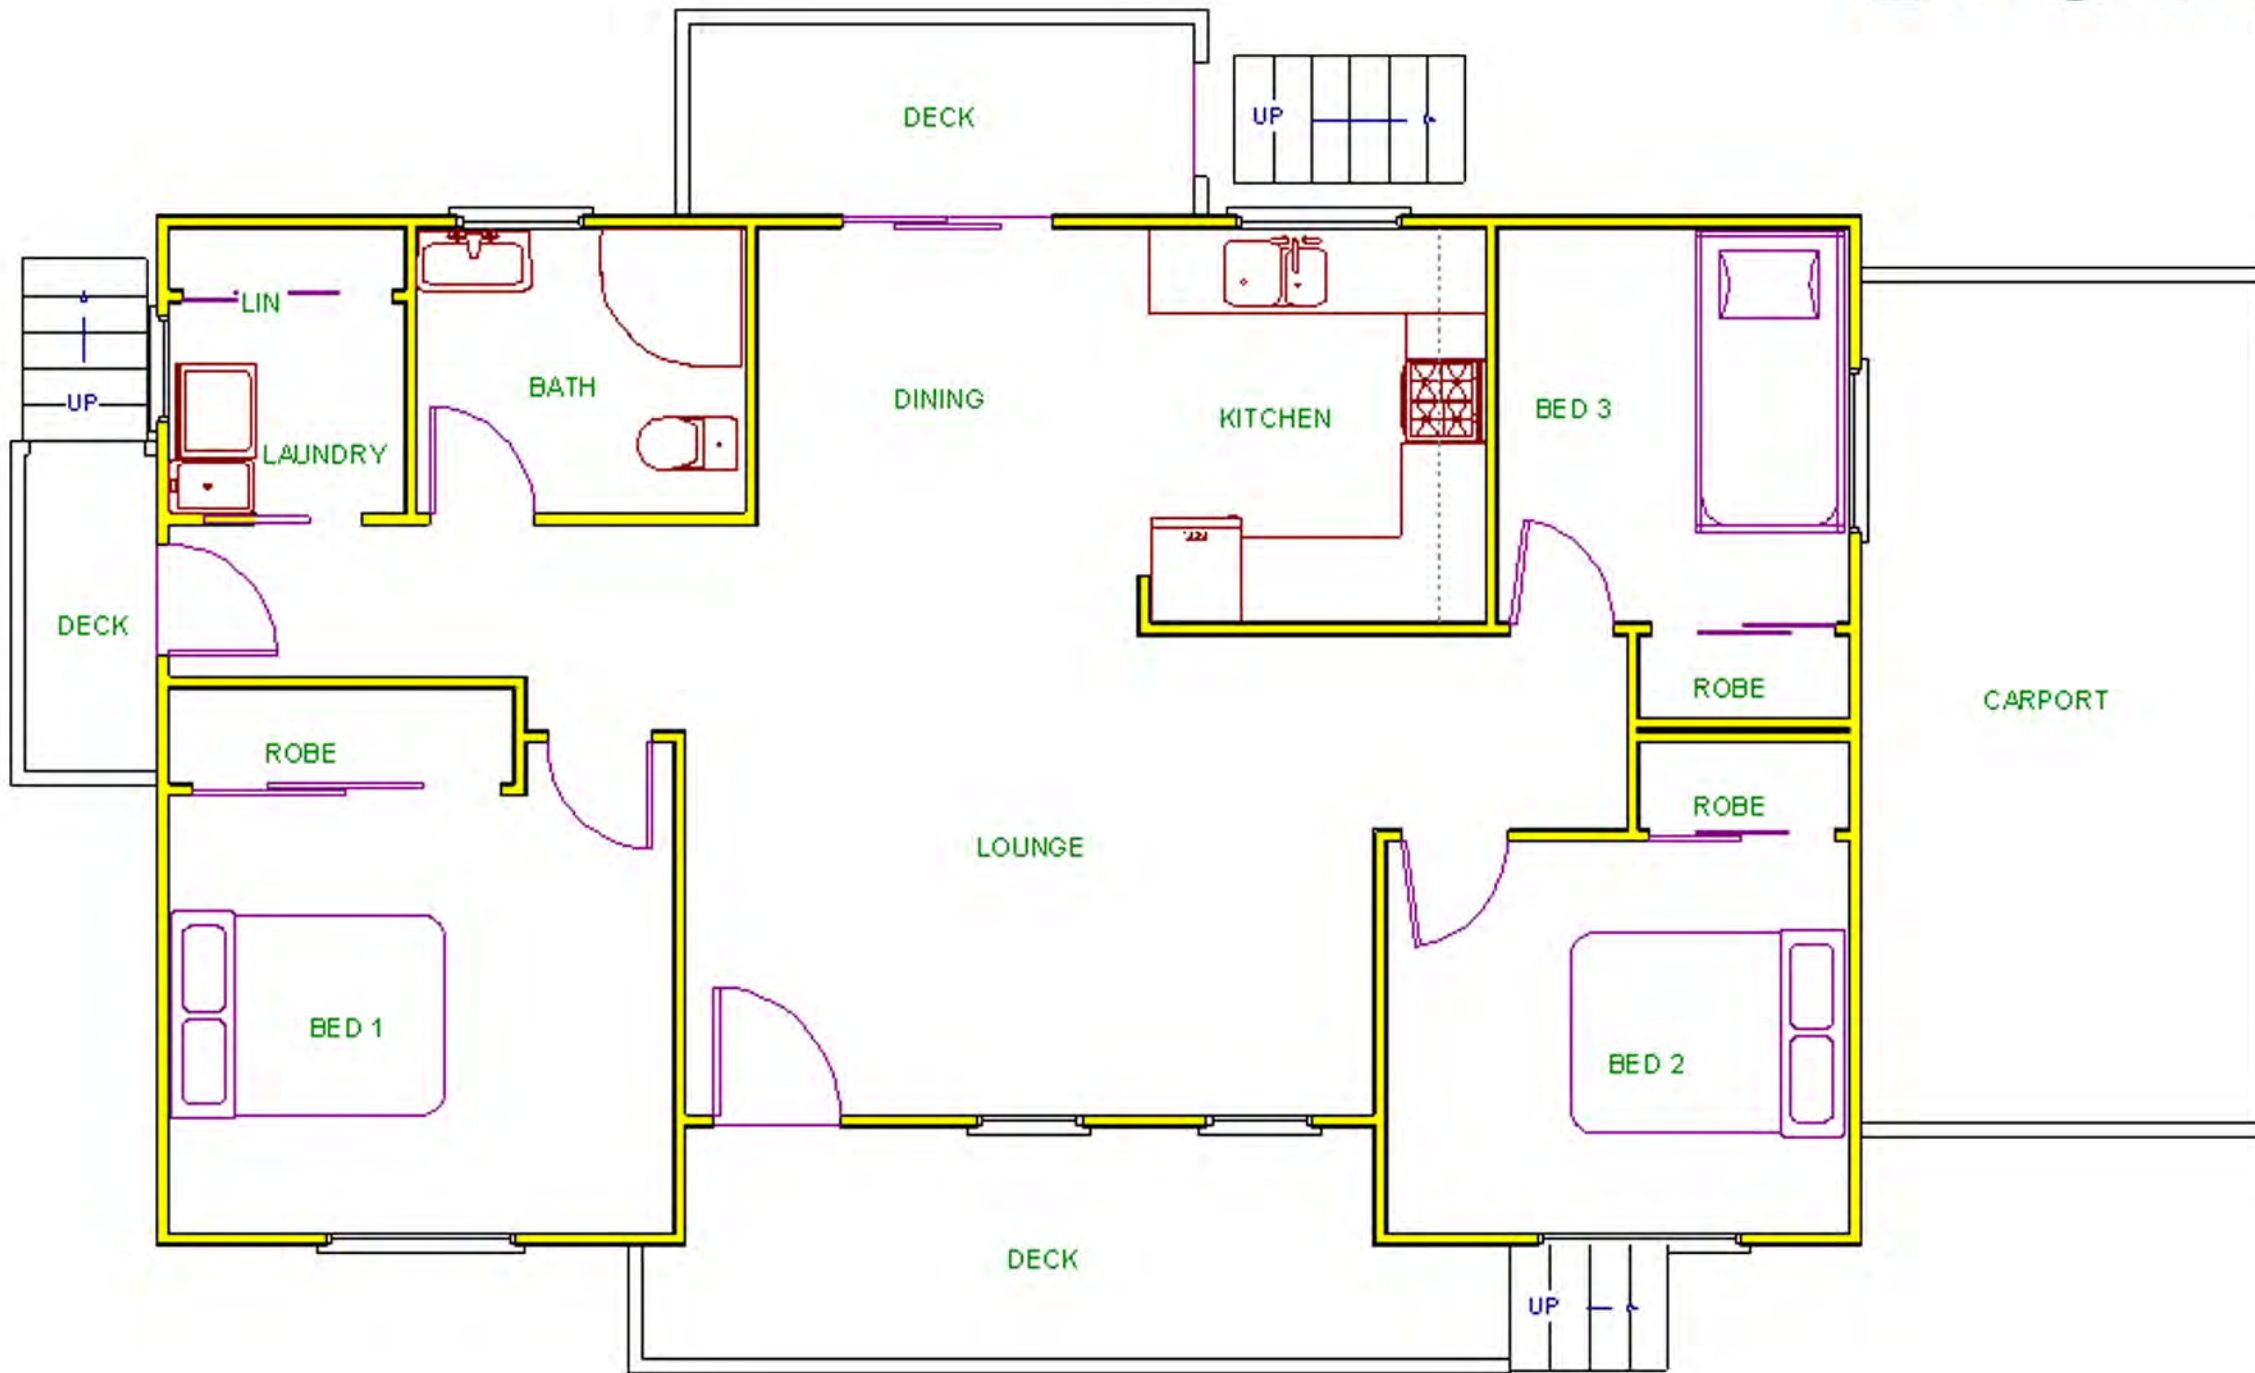

## Home Specs

3 Bedroom Home

12.2m x 7.2m

6m x 3m Carport

## Features

*Large bedrooms all with built-in wardrobes*

*Huge linen press*

*Open Living Area*

*Gourmet Kitchen*

*Large Decks, Front & Rear*

MEANDER  
VILLAGE