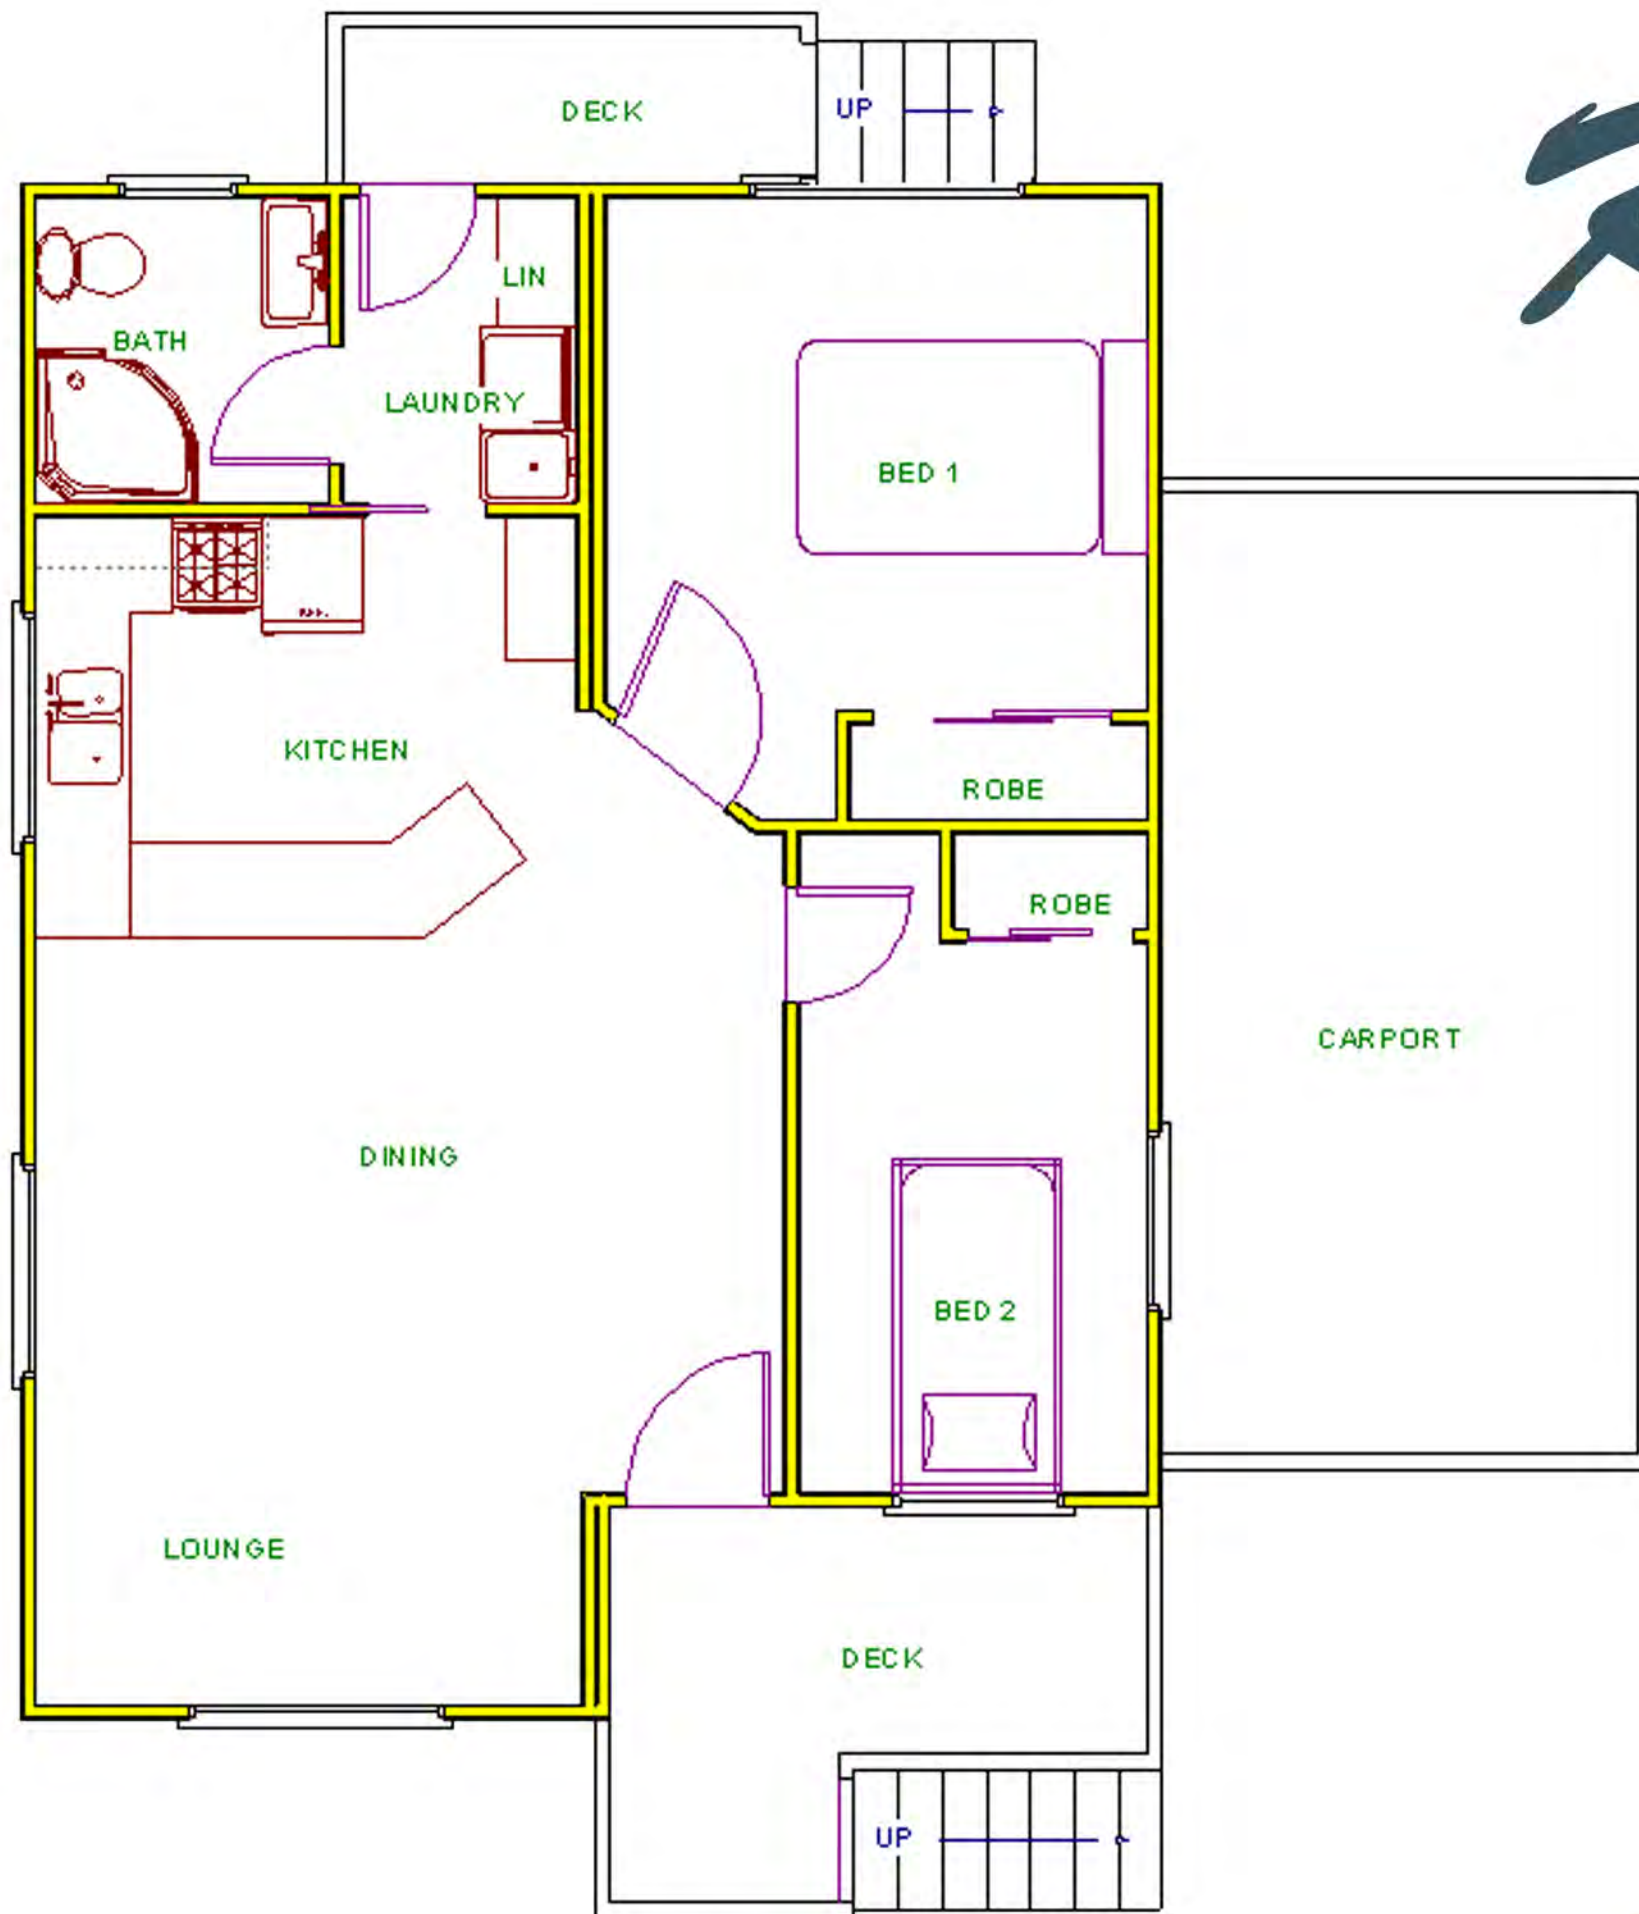

Kookaburra

Home Specs

2 Bedroom Home

9.6m x 7.2m

6m x 3m Carport

Features

Large Master Bedroom

Built-in Wardrobes on Bedrooms

Open Plan Living

Functional Kitchen

(optional breakfast bar)

Front Deck

MEANDER
VILLAGE